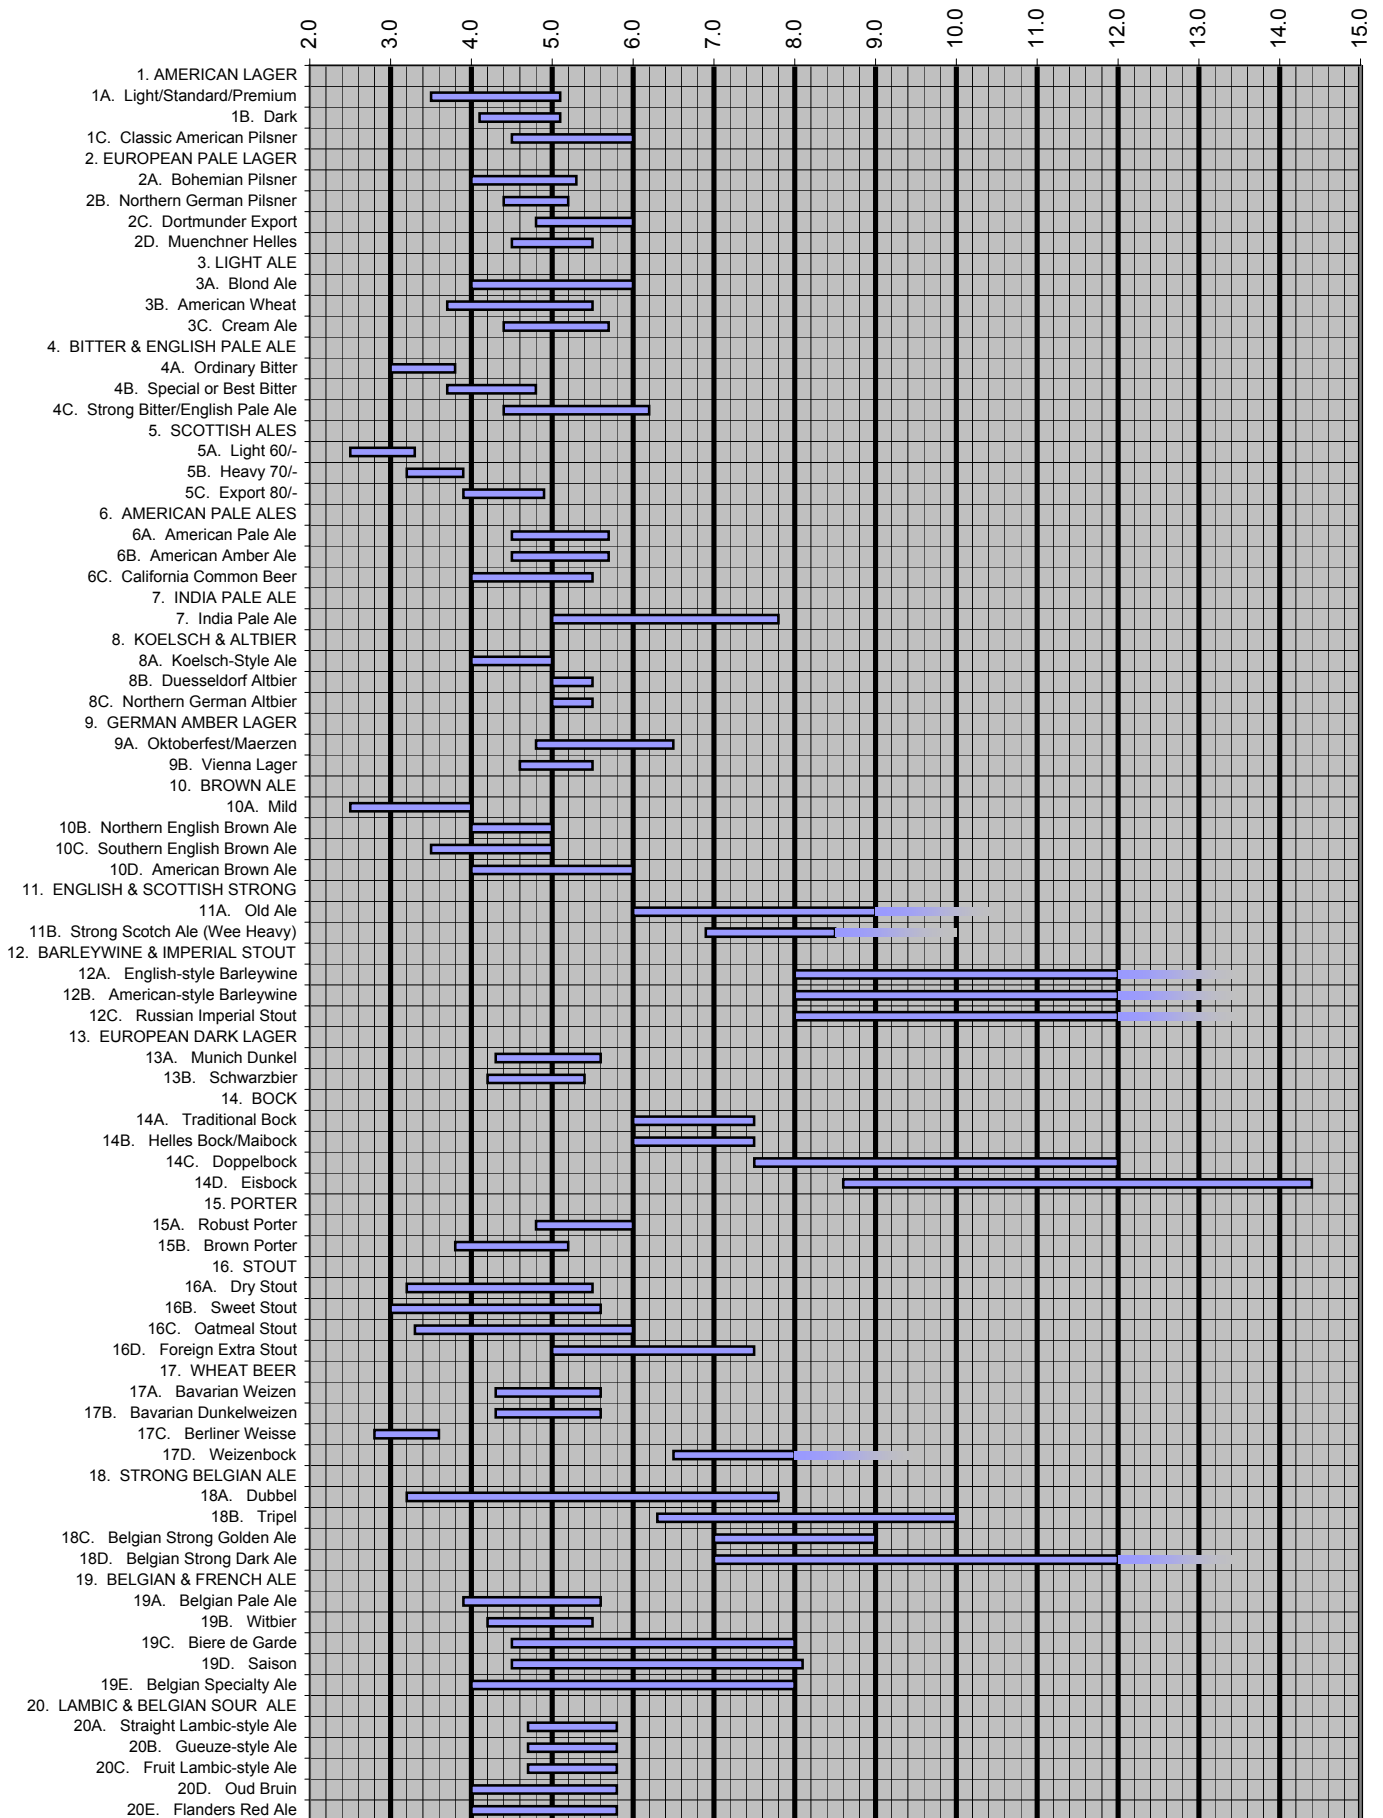

BJCP Style ABV Ranges

■ ABV Range ■ ABV+