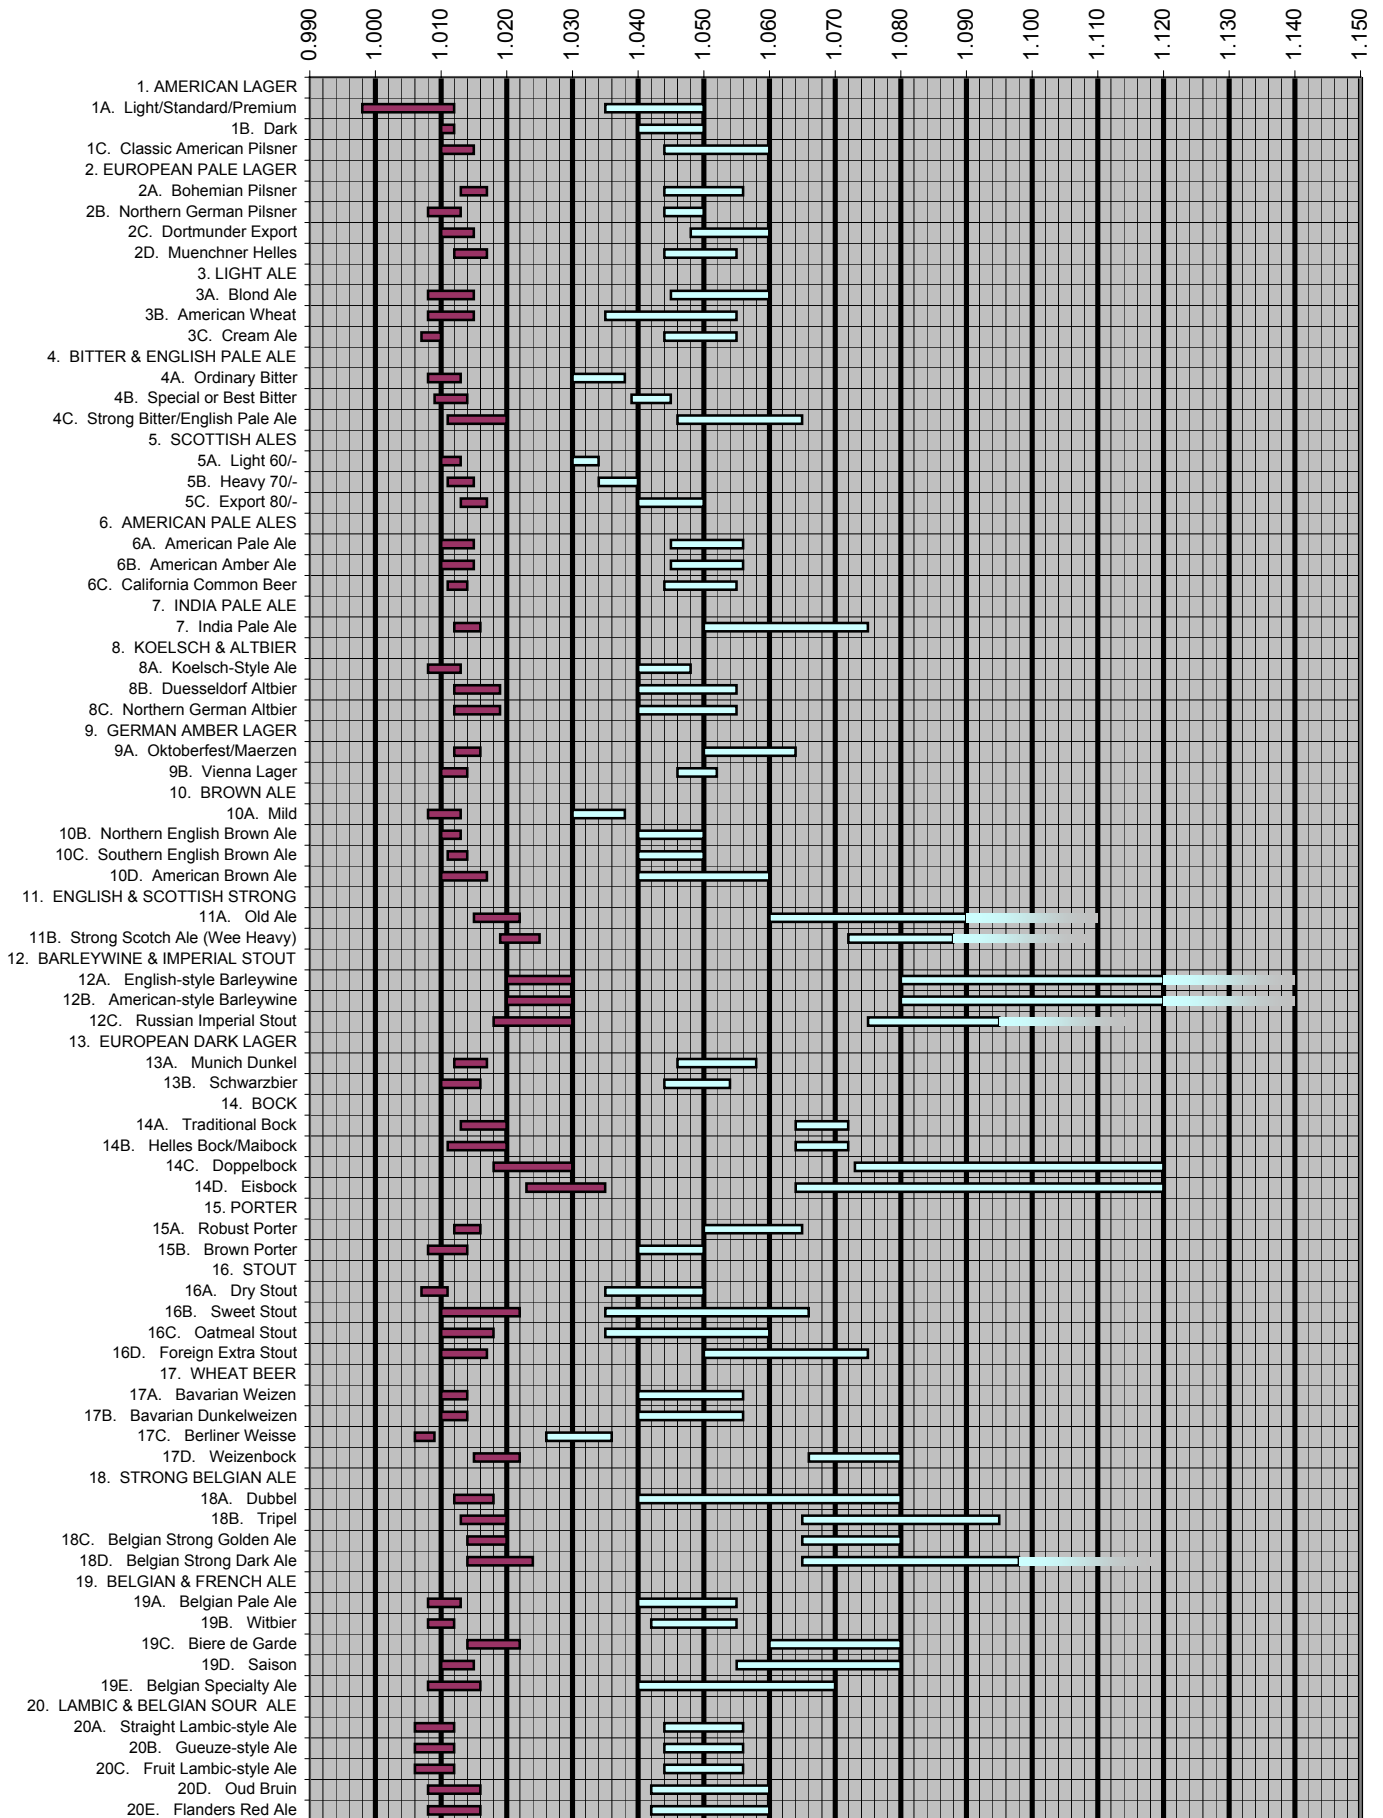

BJCP Style OG and FG Ranges

■ FG Range □ OG Range ■ OG+

Note: 1A Light/Standard/Premium [American Lager] has FG specified at 0.998-1.012 which is apparently a typo. 0.998-1.012 was assumed for this chart.